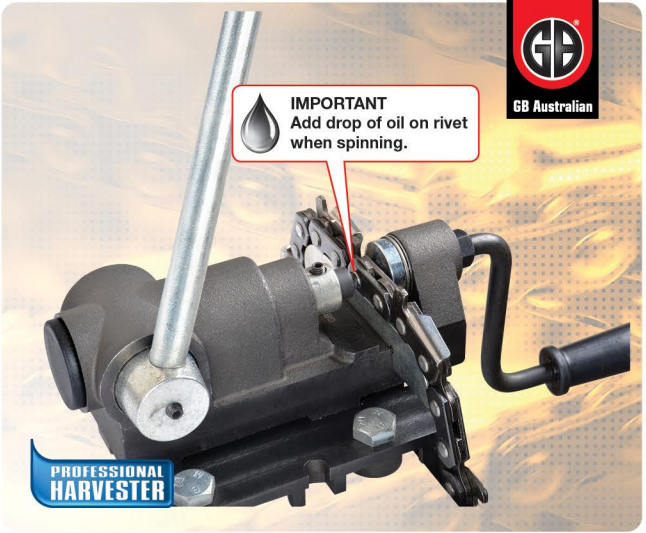

IMPORTANT
Add drop of oil on rivet
when spinning.

**PROFESSIONAL
HARVESTER**

Part No. GBCS-100