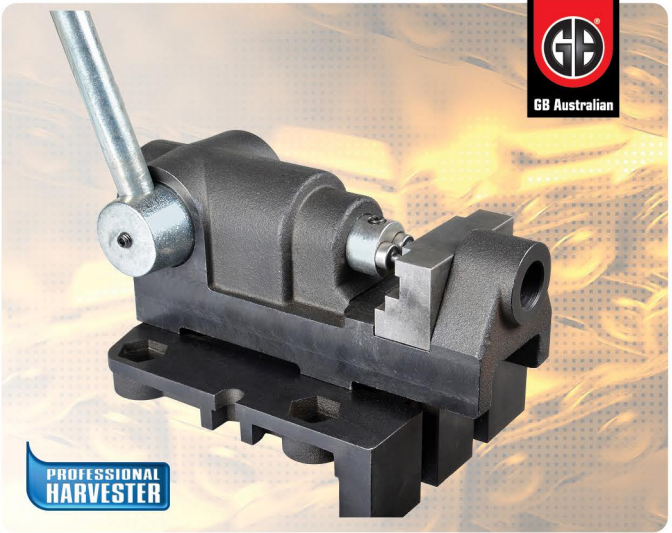

These tools should only be used in conjunction with the GB Base Clamp Plate.

To suit:

.404"
- PITCH -

3/4"
- PITCH -

Chain

PERFORMANCE FORESTRY EQUIPMENT

www.gbbar.com.au

Part No. GBCA-100

Base Clamp Plate mounted to bench

Base Clamp Plate with Breaker

Base Clamp Plate with Spinner

Base Clamp Plate with Chain Reel Holder

This device should only be used by trained personnel.

THE PROFESSIONALS CHOICE

Part No. GBCB-404-100

GB Chain Breaker .404"

.404" Breaks two rivets simultaneously

.404"
- PITCH -

3/4"
- PITCH -

This device should only be used by trained personnel.

THE PROFESSIONALS CHOICE

**PROFESSIONAL
HARVESTER**

Part No. GBCB-3/4-100

GB Chain Breaker 3/4"

Body can be rotated 360°
on Base Clamp Plate

.404"
-PITCH-

3/4"
-PITCH-

This device should
only be used by
trained personnel.

THE PROFESSIONALS CHOICE

IMPORTANT
Add drop of oil on rivet
when spinning.