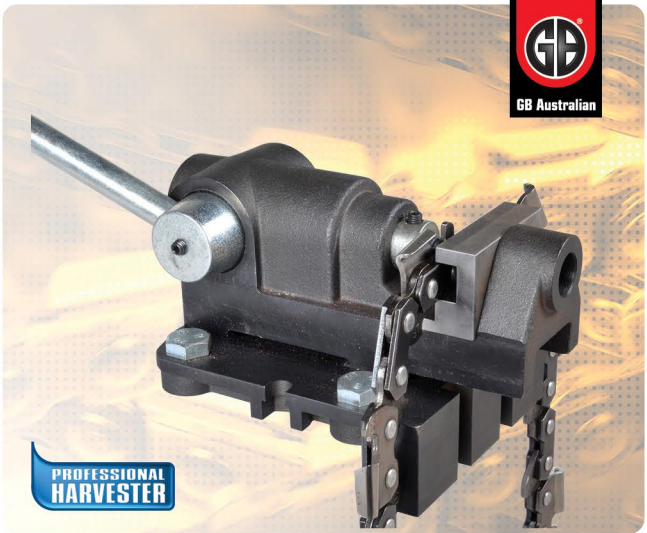

These tools should only be used in conjunction with the GB Base Clamp Plate.

To suit:

.404"
- PITCH -

3/4"
- PITCH -

Chain

PERFORMANCE FORESTRY EQUIPMENT

www.gbbar.com.au

Part No. GBCA-100

Base Clamp Plate mounted to bench

Base Clamp Plate with Breaker

Base Clamp Plate with Spinner

Base Clamp Plate with Chain Reel Holder

This device should only be used by trained personnel.

THE PROFESSIONALS CHOICE

Part No. GBCB-404-100

GB Chain Breaker .404"

.404" Breaks two rivets simultaneously

.404"
- PITCH -

3/4"
- PITCH -

This device should only be used by trained personnel.

THE PROFESSIONALS CHOICE

**PROFESSIONAL
HARVESTER**

Part No. GBCB-3/4-100

GB Chain Breaker 3/4"

Body can be rotated 360°
on Base Clamp Plate

.404"
-PITCH-

3/4"
-PITCH-

This device should
only be used by
trained personnel.

THE PROFESSIONALS CHOICE

IMPORTANT
Add drop of oil on rivet
when spinning.